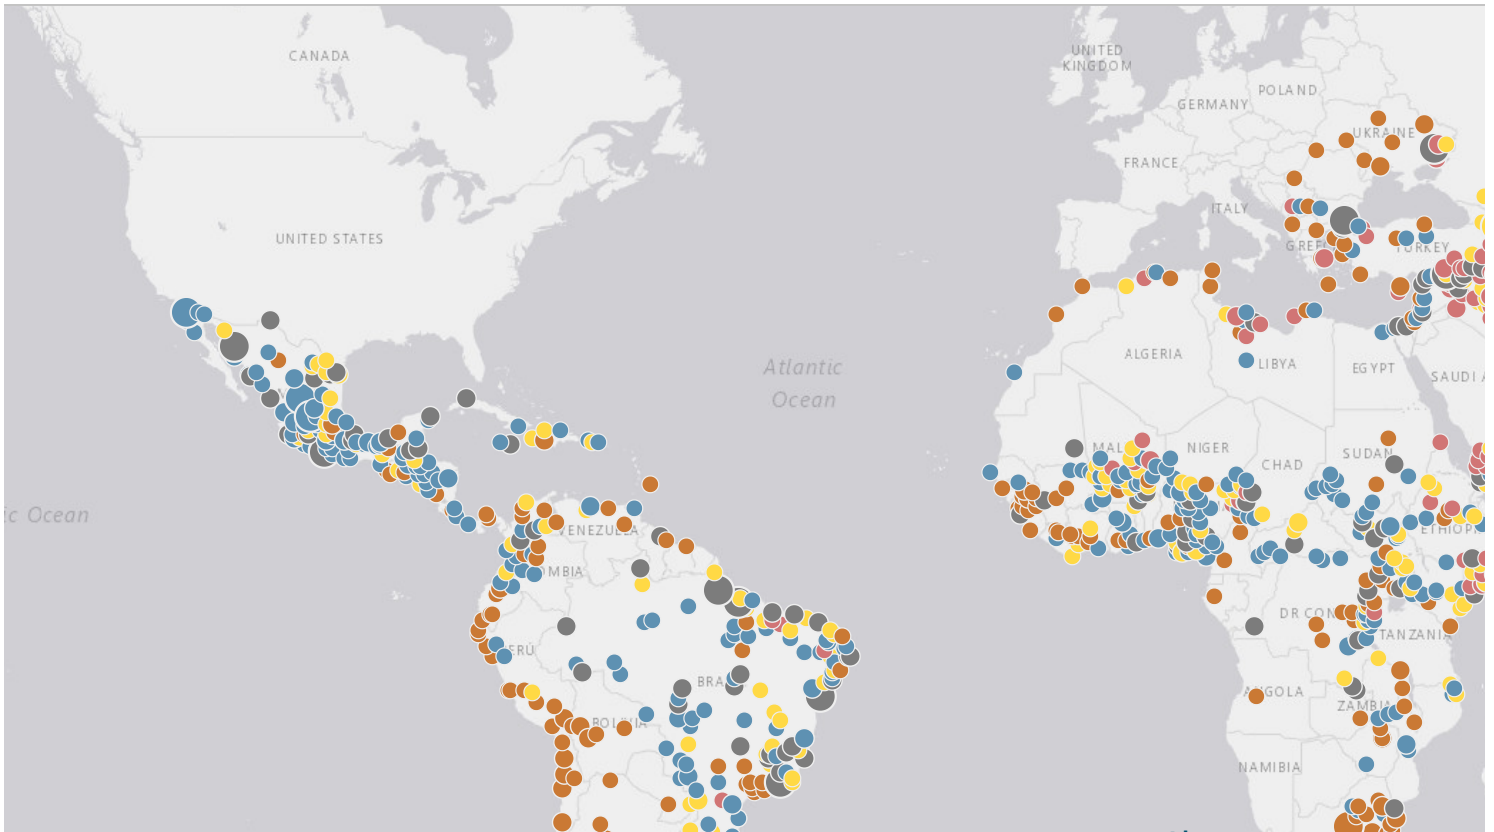

29/02/2020 - 28/03/2020

7,530 Total Events
8,068 Total Fatalities

EVENTS

16.2% **19.7%**

FATALITIES

24.3% **85.3%**

[About ▾](#)

DISAGGREGATED DATA COLLECTION, ANALYSIS & CRISIS MAPPING PLATFORM